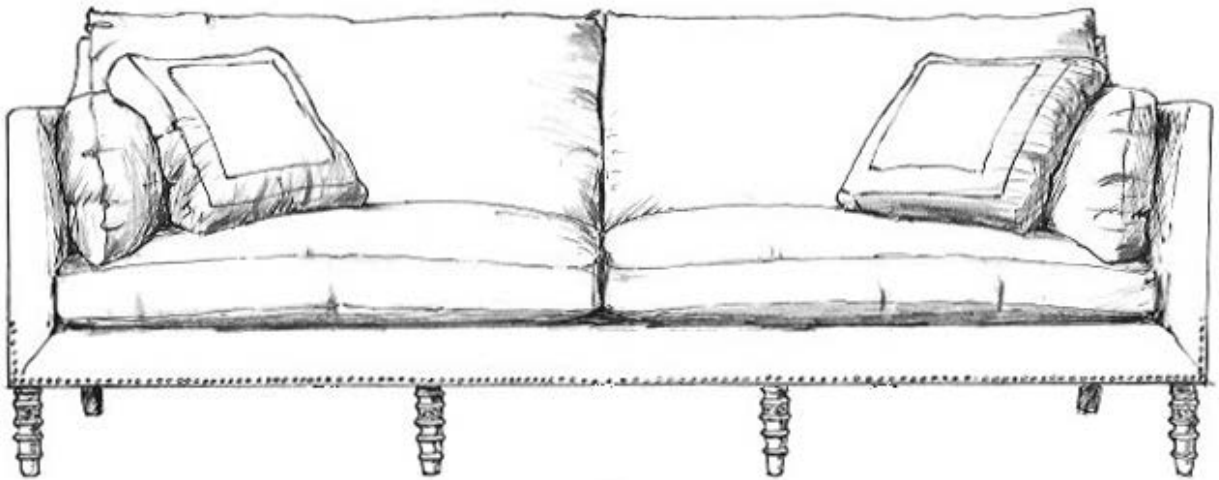

**E BAN I S T A**  
**LEOPOLD SOFA - 108"**  
NO. 501-027-027-108-EMILECRU

REGENCY STYLE SOFA · FOUR ANTIQUED BLACK DECORATIVE FRONT LEGS WITH ANTIQUED & DISTRESSED  
22K GOLD DETAILING · SPACED ANTIQUED GOLD NAIL HEAD TRIM · THREE SEAT & BACK CUSHIONS WITH DECORATIVE CORDING  
TWO ARM CUSHIONS WITH DECORATIVE CORDING · INCLUDES FOUR STANDARD 22"W X 22"H THROW PILLOWS WITH  
KNIFE-EDGE (NOT PHOTOGRAPHED) · SHOWN IN EMILIANO ECRU CHENILLE FABRIC & JOSEPHINE SIBEIA DECORATIVE CORD

WIDTH 108 IN. DEPTH 40 IN. HEIGHT 37 IN.

**EBANISTA**  
**LEOPOLD SOFA - 80"**

NO. 501-027-027

REGENCY STYLE SOFA · FOUR ANTIQUED BLACK DECORATIVE FRONT LEGS  
WITH 22K ANTIQUED & DISTRESSED GOLD DETAILING · SPACED ANTIQUED GOLD NAIL HEAD TRIM  
SINGLE BENCH SEAT CUSHION WITH DECORATIVE CORDING · TWO BACK & ARM CUSHIONS WITH DECORATIVE CORDING  
SHOWN WITH MOLETTA PEWTER COTTON VELVET BLEND UPHOLSTERY & LAURET CORD TRIM  
PHOTOGRAPHED WITH REGENCY PILLOW · INCLUDES TWO STANDARD 22"W X 22"H  
THROW PILLOWS WITH KNIFE-EDGE & SELF-WELT (NOT AS PHOTOGRAPHED)

WIDTH 80 IN. DEPTH 40 IN. HEIGHT 37 IN. HEIGHT TO TOP OF BACK CUSHION 42 IN.

**EBANISTA**  
**LEOPOLD SOFA - 96"**  
NO. 501-027-027-96-COM

REGENCY STYLE SOFA · FOUR ANTIQUED BLACK DECORATIVE FRONT LEGS  
WITH 22K ANTIQUED & DISTRESSED GOLD DETAILING · SPACED ANTIQUED GOLD NAIL HEAD TRIM  
TWO SEAT, TWO BACK & TWO ARM CUSHIONS WITH DECORATIVE CORDING · SHOWN WITH REGENCY PILLOW  
INCLUDES TWO STANDARD 22"W X 22"H THROW PILLOWS WITH  
KNIFE-EDGE & SELF-WELT (NOT AS PHOTOGRAPHED)

WIDTH 96 IN. DEPTH 40 IN. HEIGHT 37 IN. HEIGHT TO TOP OF BACK CUSHION 42 IN.