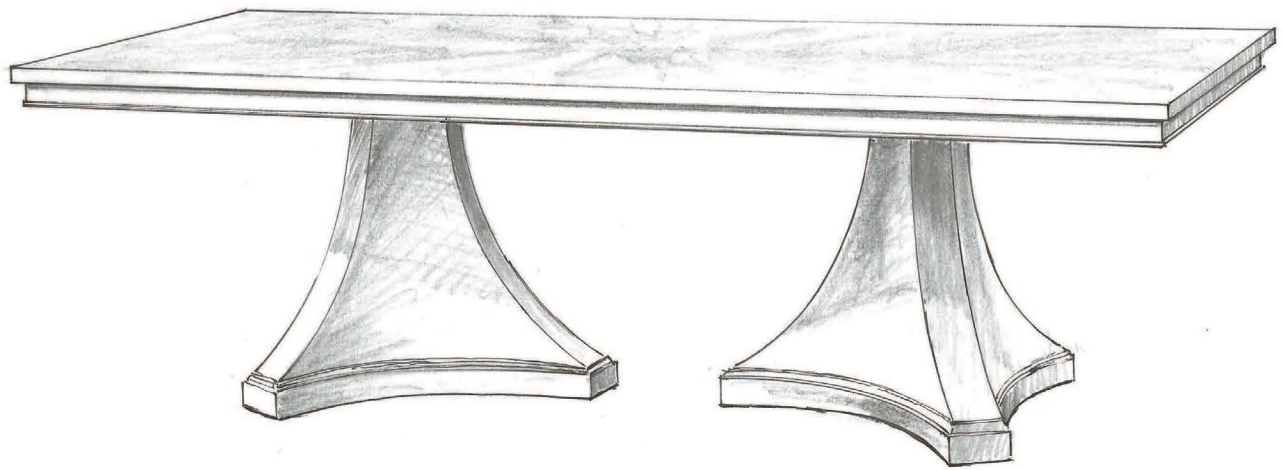

EBANISTA

VILLIERS RECTANGULAR DINING TABLE — 96" X 48" — SOLID TOP

NO. 405-500-003-96-WLT

HANDCRAFTED DINING TABLE · BANDED, HAND-PLANED, & PLANKED
FRENCH POLISHED WALNUT TOP · TWO THREE-SIDED PEDESTAL BASES

WIDTH 96 IN. DEPTH 48 IN. BASE DIAMETER 32 IN. HEIGHT 30 IN.

E B A N I S T A

VILLIERS RECTANGULAR DINING TABLE – 120” X 48” – SOLID TOP

NO. 405-500-003-120-WLT

HANDCRAFTED DINING TABLE · BANDED, HAND-PLANED, & PLANKED FRENCH POLISHED WALNUT TOP
TWO THREE-SIDED PEDESTAL BASES

WIDTH 120 IN. DEPTH 48 IN. OVERALL HEIGHT 30 IN.
BASE DIAMETER 28 IN. HEIGHT TO BOTTOM OF APRON 27 IN.

E B A N I S T A
VILLIERS RECTANGULAR EXPANDING DINING TABLE
96" X 48" – WITH ONE 24" LEAF
NO. 405-500-003-96-EXP1-WLT

HANDCRAFTED DINING TABLE · BANDED, HAND-PLANED, & PLANKED FRENCH POLISHED WALNUT TOP
TWO THREE-SIDED PEDESTAL BASES

WIDTH 96 IN. DEPTH 48 IN. OVERALL HEIGHT 30 IN.
WIDTH 120 IN. DEPTH 48 IN. HEIGHT 30 IN. (WHEN EXPANDED)
BASE DIAMETER 28 IN. HEIGHT TO BOTTOM OF APRON 27 IN.