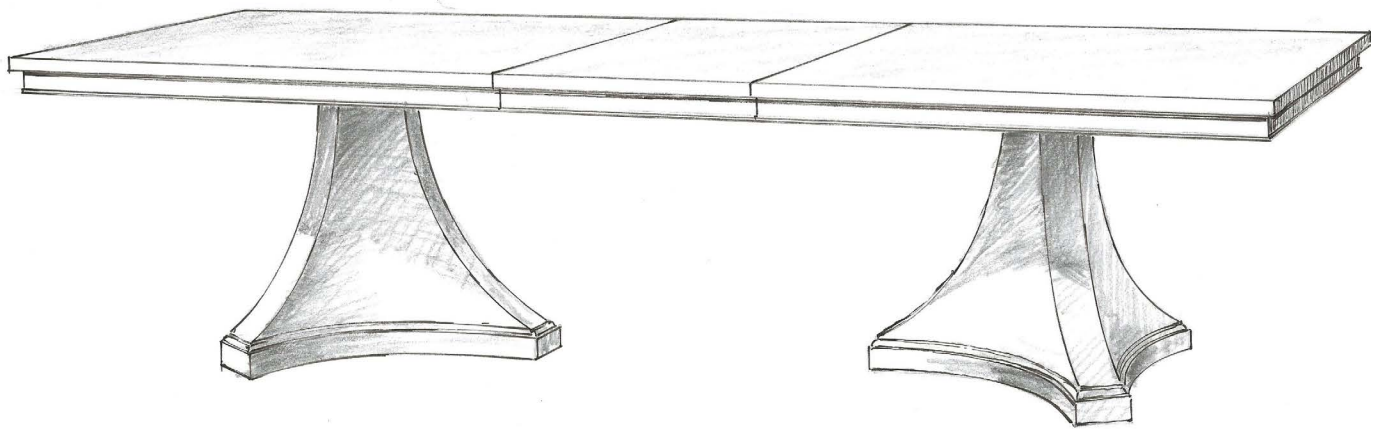

EBANISTA

VILLIERS RECTANGULAR DINING TABLE — 96" X 48" — SOLID TOP

NO. 405-500-003-96-WLT

HANDCRAFTED DINING TABLE · BANDED, HAND-PLANED, & PLANKED
FRENCH POLISHED WALNUT TOP · TWO THREE-SIDED PEDESTAL BASES

WIDTH 96 IN. DEPTH 48 IN. BASE DIAMETER 32 IN. HEIGHT 30 IN.

E B A N I S T A

VILLIERS RECTANGULAR DINING TABLE – 120” X 48” – SOLID TOP

NO. 405-500-003-120-WLT

HANDCRAFTED DINING TABLE · BANDED, HAND-PLANED, & PLANKED FRENCH POLISHED WALNUT TOP
TWO THREE-SIDED PEDESTAL BASES

WIDTH 120 IN. DEPTH 48 IN. OVERALL HEIGHT 30 IN.
BASE DIAMETER 28 IN. HEIGHT TO BOTTOM OF APRON 27 IN.

E B A N I S T A
VILLIERS RECTANGULAR EXPANDING DINING TABLE
96" X 48" – WITH ONE 24" LEAF
NO. 405-500-003-96-EXP1-WLT

HANDCRAFTED DINING TABLE · BANDED, HAND-PLANED, & PLANKED FRENCH POLISHED WALNUT TOP
TWO THREE-SIDED PEDESTAL BASES

WIDTH 96 IN. DEPTH 48 IN. OVERALL HEIGHT 30 IN.
WIDTH 120 IN. DEPTH 48 IN. HEIGHT 30 IN. (WHEN EXPANDED)
BASE DIAMETER 28 IN. HEIGHT TO BOTTOM OF APRON 27 IN.