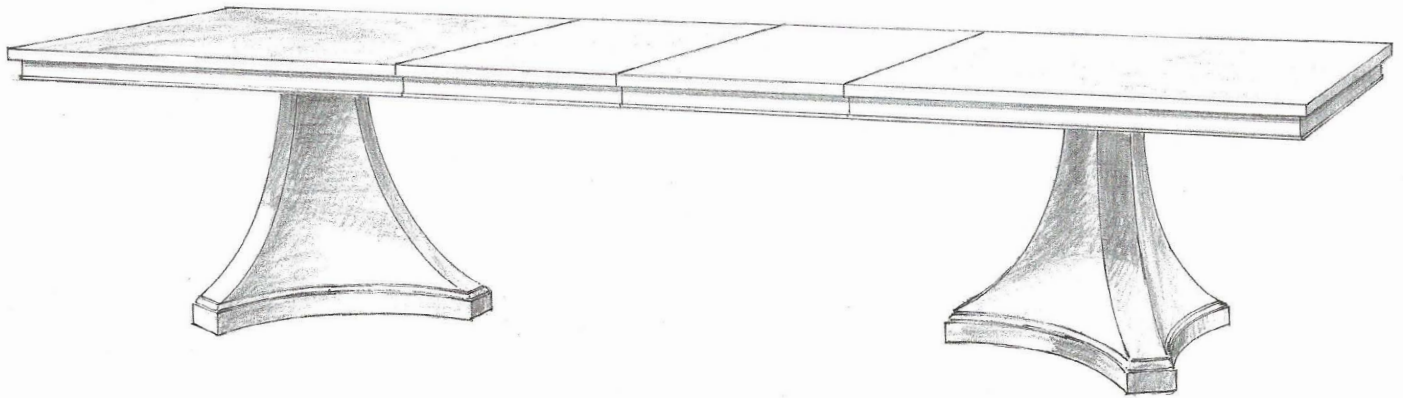

WIDTH 120 IN. DEPTH 48 IN. OVERALL HEIGHT 30 IN.
WIDTH 144 IN. DEPTH 48 IN. HEIGHT 30 IN. (WHEN EXPANDED)
BASE DIAMETER 28 IN. HEIGHT TO BOTTOM OF APRON 27 IN.

E B A N I S T A

**VILLIERS RECTANGULAR EXPANDING DINING TABLE
96" X 48" – WITH TWO 24" LEAVES**

NO. 405-500-003-96-EXP2-WLT

HANDCRAFTED DINING TABLE · BANDED, HAND-PLANED, & PLANKED FRENCH POLISHED WALNUT TOP
TWO THREE-SIDED PEDESTAL BASES

WIDTH 96 IN. DEPTH 48 IN. OVERALL HEIGHT 30 IN.
WIDTH 144 IN. DEPTH 48 IN. HEIGHT 30 IN. (WHEN EXPANDED)
BASE DIAMETER 28 IN. HEIGHT TO BOTTOM OF APRON 27 IN.