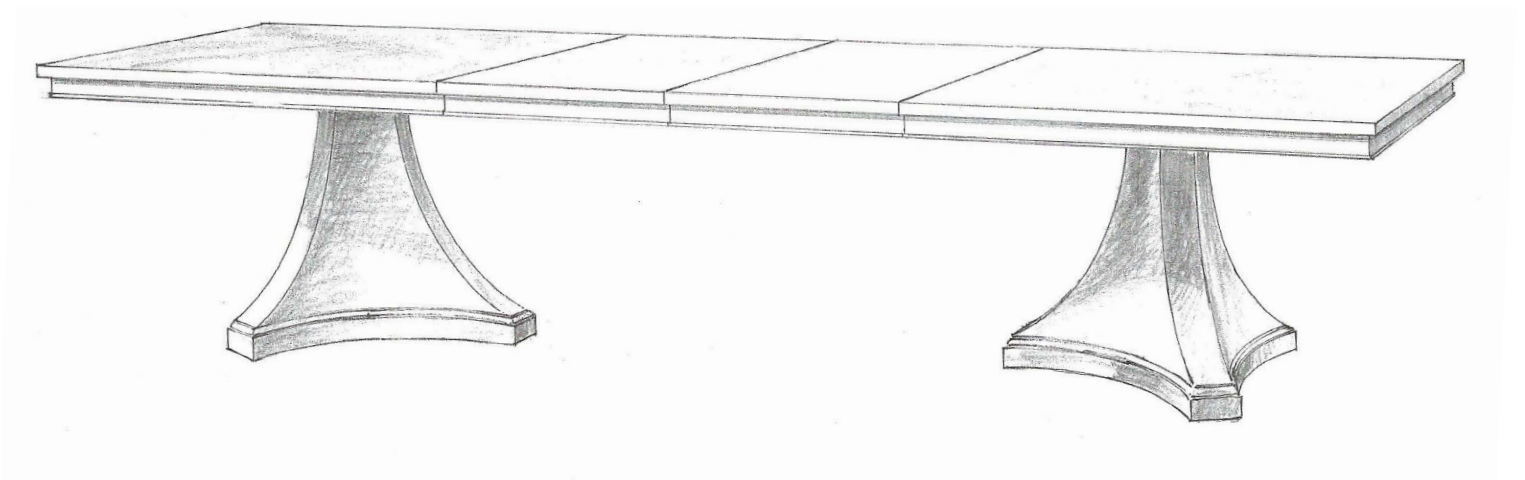

WIDTH 120 IN. DEPTH 48 IN. OVERALL HEIGHT 30 IN.
BASE DIAMETER 28 IN. HEIGHT TO BOTTOM OF APRON 27 IN.

E B A N I S T A
VILLIERS RECTANGULAR EXPANDING DINING TABLE
96" X 48" – WITH ONE 24" LEAF
NO. 405-500-003-96-EXP1-WLT

HANDCRAFTED DINING TABLE · BANDED, HAND-PLANED, & PLANKED FRENCH POLISHED WALNUT TOP
TWO THREE-SIDED PEDESTAL BASES

WIDTH 96 IN. DEPTH 48 IN. OVERALL HEIGHT 30 IN.
WIDTH 120 IN. DEPTH 48 IN. HEIGHT 30 IN. (WHEN EXPANDED)
BASE DIAMETER 28 IN. HEIGHT TO BOTTOM OF APRON 27 IN.

WIDTH 120 IN. DEPTH 48 IN. OVERALL HEIGHT 30 IN.
WIDTH 144 IN. DEPTH 48 IN. HEIGHT 30 IN. (WHEN EXPANDED)
BASE DIAMETER 28 IN. HEIGHT TO BOTTOM OF APRON 27 IN.

E B A N I S T A

**VILLIERS RECTANGULAR EXPANDING DINING TABLE
96" X 48" – WITH TWO 24" LEAVES**