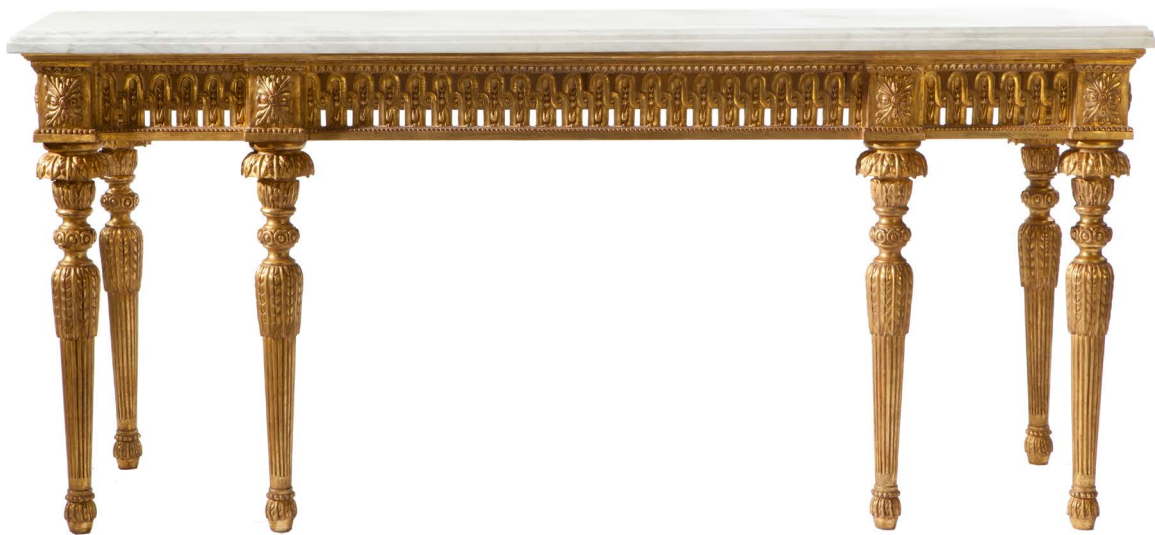

**E B A N I S T A**  
**VERCELLI II CONSOLE TABLE**  
NO. 410-500-030-AWG

INTRICATE HAND-CARVED CONSOLE TABLE · SHOWN IN ANTIQUED AND DISTRESSED 12K WHITE GOLD FINISH  
HONED CALCUTTA MARBLE TOP

WIDTH 79 IN. DEPTH 26 IN. HEIGHT 36 IN.

**E B A N I S T A**  
**VERCELLI II CONSOLE TABLE**  
NO. 410-500-030-AG-CAL

INTRICATE HAND-CARVED CONSOLE TABLE · SHOWN IN ANTIQUED & DISTRESSED 22K GOLD FINISH  
HONED CALCUTTA MARBLE TOP

WIDTH 79 IN. DEPTH 26 IN. HEIGHT 36 IN.

**E B A N I S T A**  
**VERCELLI II CONSOLE TABLE**  
NO. 410-500-030-AWG-ONYX

INTRICATE HAND-CARVED CONSOLE TABLE · SHOWN IN ANTIQUED AND DISTRESSED 12K WHITE GOLD FINISH  
POLISHED WHITE ONYX TOP WITH EDGE DETAILING

WIDTH 79 IN. DEPTH 26 IN. HEIGHT 36 IN.