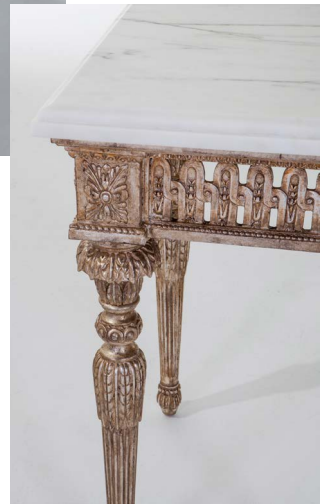

**E B A N I S T A**  
**VERCELLI II CONSOLE TABLE**  
NO. 410-500-030-AWG

INTRICATE HAND-CARVED CONSOLE TABLE · SHOWN IN ANTIQUED AND DISTRESSED 12K WHITE GOLD FINISH  
HONED CALCUTTA MARBLE TOP

WIDTH 79 IN. DEPTH 26 IN. HEIGHT 36 IN.

**E B A N I S T A**  
**VERCELLI II CONSOLE TABLE**  
NO. 410-500-030-AG-CAL

INTRICATE HAND-CARVED CONSOLE TABLE · SHOWN IN ANTIQUED & DISTRESSED 22K GOLD FINISH  
HONED CALCUTTA MARBLE TOP

WIDTH 79 IN. DEPTH 26 IN. HEIGHT 36 IN.

**E B A N I S T A**  
**VERCELLI II CONSOLE TABLE**  
NO. 410-500-030-AWG-ONYX

INTRICATE HAND-CARVED CONSOLE TABLE · SHOWN IN ANTIQUED AND DISTRESSED 12K WHITE GOLD FINISH  
POLISHED WHITE ONYX TOP WITH EDGE DETAILING