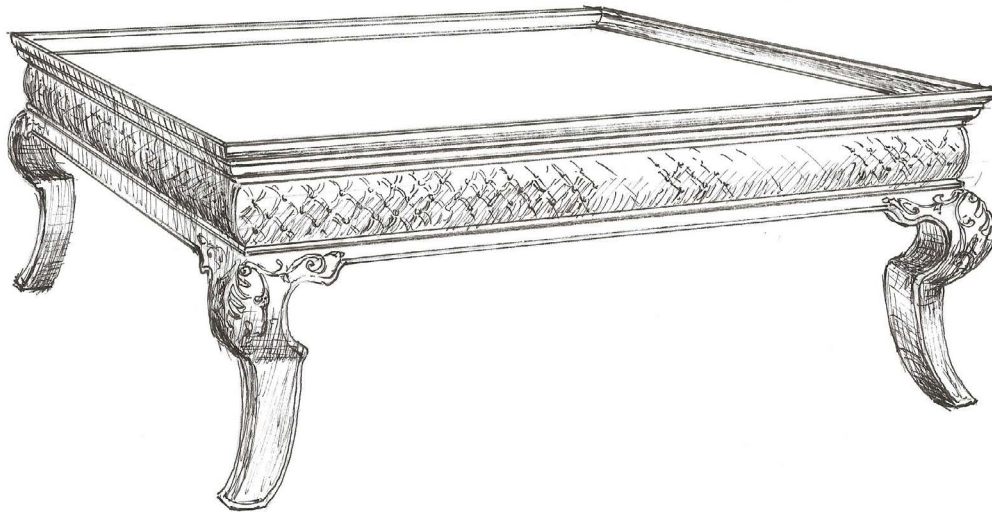

EBANISTA
PALAZZO COCKTAIL TABLE
NO. 410-500-006-AG

RECTANGULAR COCKTAIL TABLE
INTRICATE FRETTE DETAIL APRON · SHOWN IN ANTIQUED & DISTRESSED 22K GOLD FINISH
SHOWN WITH ANTIQUED BLACK CRACKLED TRAY TOP

WIDTH 51 IN. DEPTH 33 IN. HEIGHT 20 IN.

E B A N I S T A
PALAZZO SQUARE COCKTAIL TABLE
NO. 410-500-106-AG

SQUARE COCKTAIL TABLE · INTRICATE FRETTE DETAIL APRON · SHOWN IN ANTIQUED & DISTRESSED 22K GOLD FINISH
SHOWN WITH POLISHED WHITE ONYX TRAY TOP

WIDTH 51 IN. DEPTH 51 IN. HEIGHT 20 IN.

E B A N I S T A
PALAZZO SQUARE COCKTAIL TABLE
NO. 410-500-106

SQUARE COCKTAIL TABLE · INTRICATE FRETTE DETAIL APRON
ANTIQUED BLACK CRACKLED TRAY TOP OR POLISHED MORESCO BROWN MARBLE TRAY TOP
ANTIQUED & DISTRESSED 22K GOLD FINISH OR ANTIQUED & DISTRESSED 12K WHITE GOLD FINISH

WIDTH 51 IN. DEPTH 51 IN. HEIGHT 20 IN.