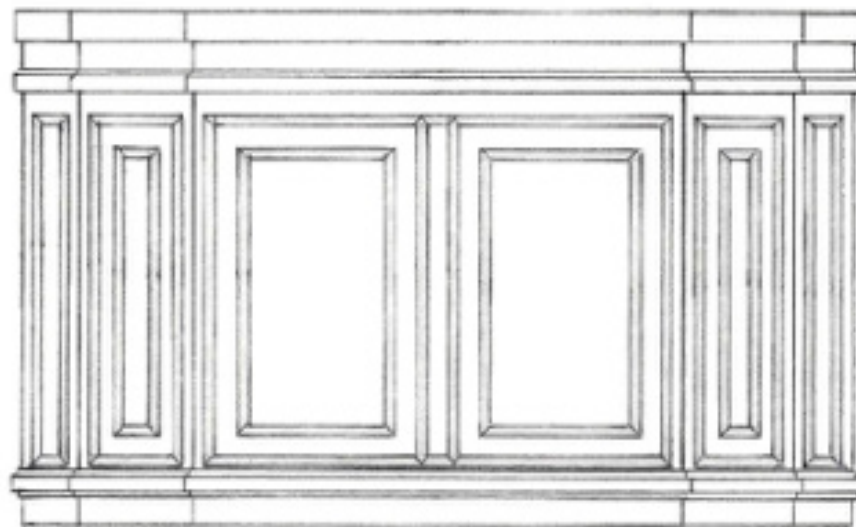

**E B A N I S T A**  
**A M A D E O B U F F E T**

NO. 405-906-900-BLCKPOL-NERO

TWO DOOR BUFFET WITH ONE ADJUSTABLE INTERIOR SHELF  
BLACK HIGH-POLISH LACQUER FINISH · POLISHED NERO MARQUINA MARBLE TOP

WIDTH 60 IN. DEPTH 20 IN. HEIGHT 36 IN.

**E B A N I S T A**  
**A M A D E O B U F F E T**

NO. 405-906-900-BLCKPOL-NERO

*Product Preview*

TWO DOOR BUFFET WITH ONE ADJUSTABLE INTERIOR SHELF · BLACK HIGH-POLISH LACQUER FINISH  
POLISHED NERO MARQUINA MARBLE TOP

WIDTH 60 IN. DEPTH 20 IN. HEIGHT 36 IN. APPROX.